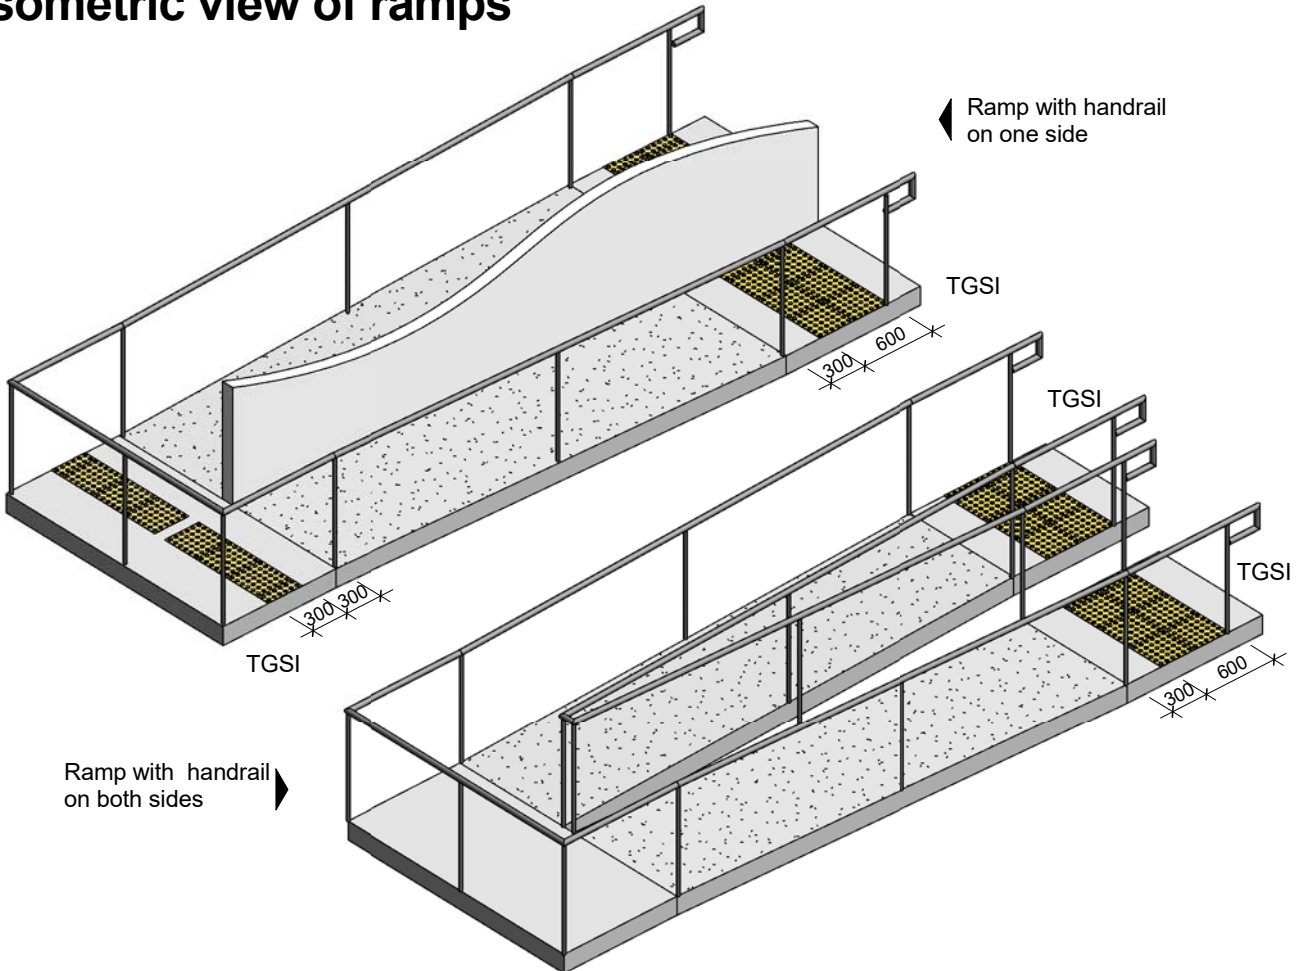

# FREEDOM STRATEGIES TACTILE INSTALLATION GUIDE

This is a guide only. All design specifications, layout and installations should be in accordance to AS/NZS 1428.4.1:2009. All measurements shown are in millimetres (mm). (TGS - Tactile Ground Surface Indicators)

## Isometric view of ramps

## Plan view of stairs